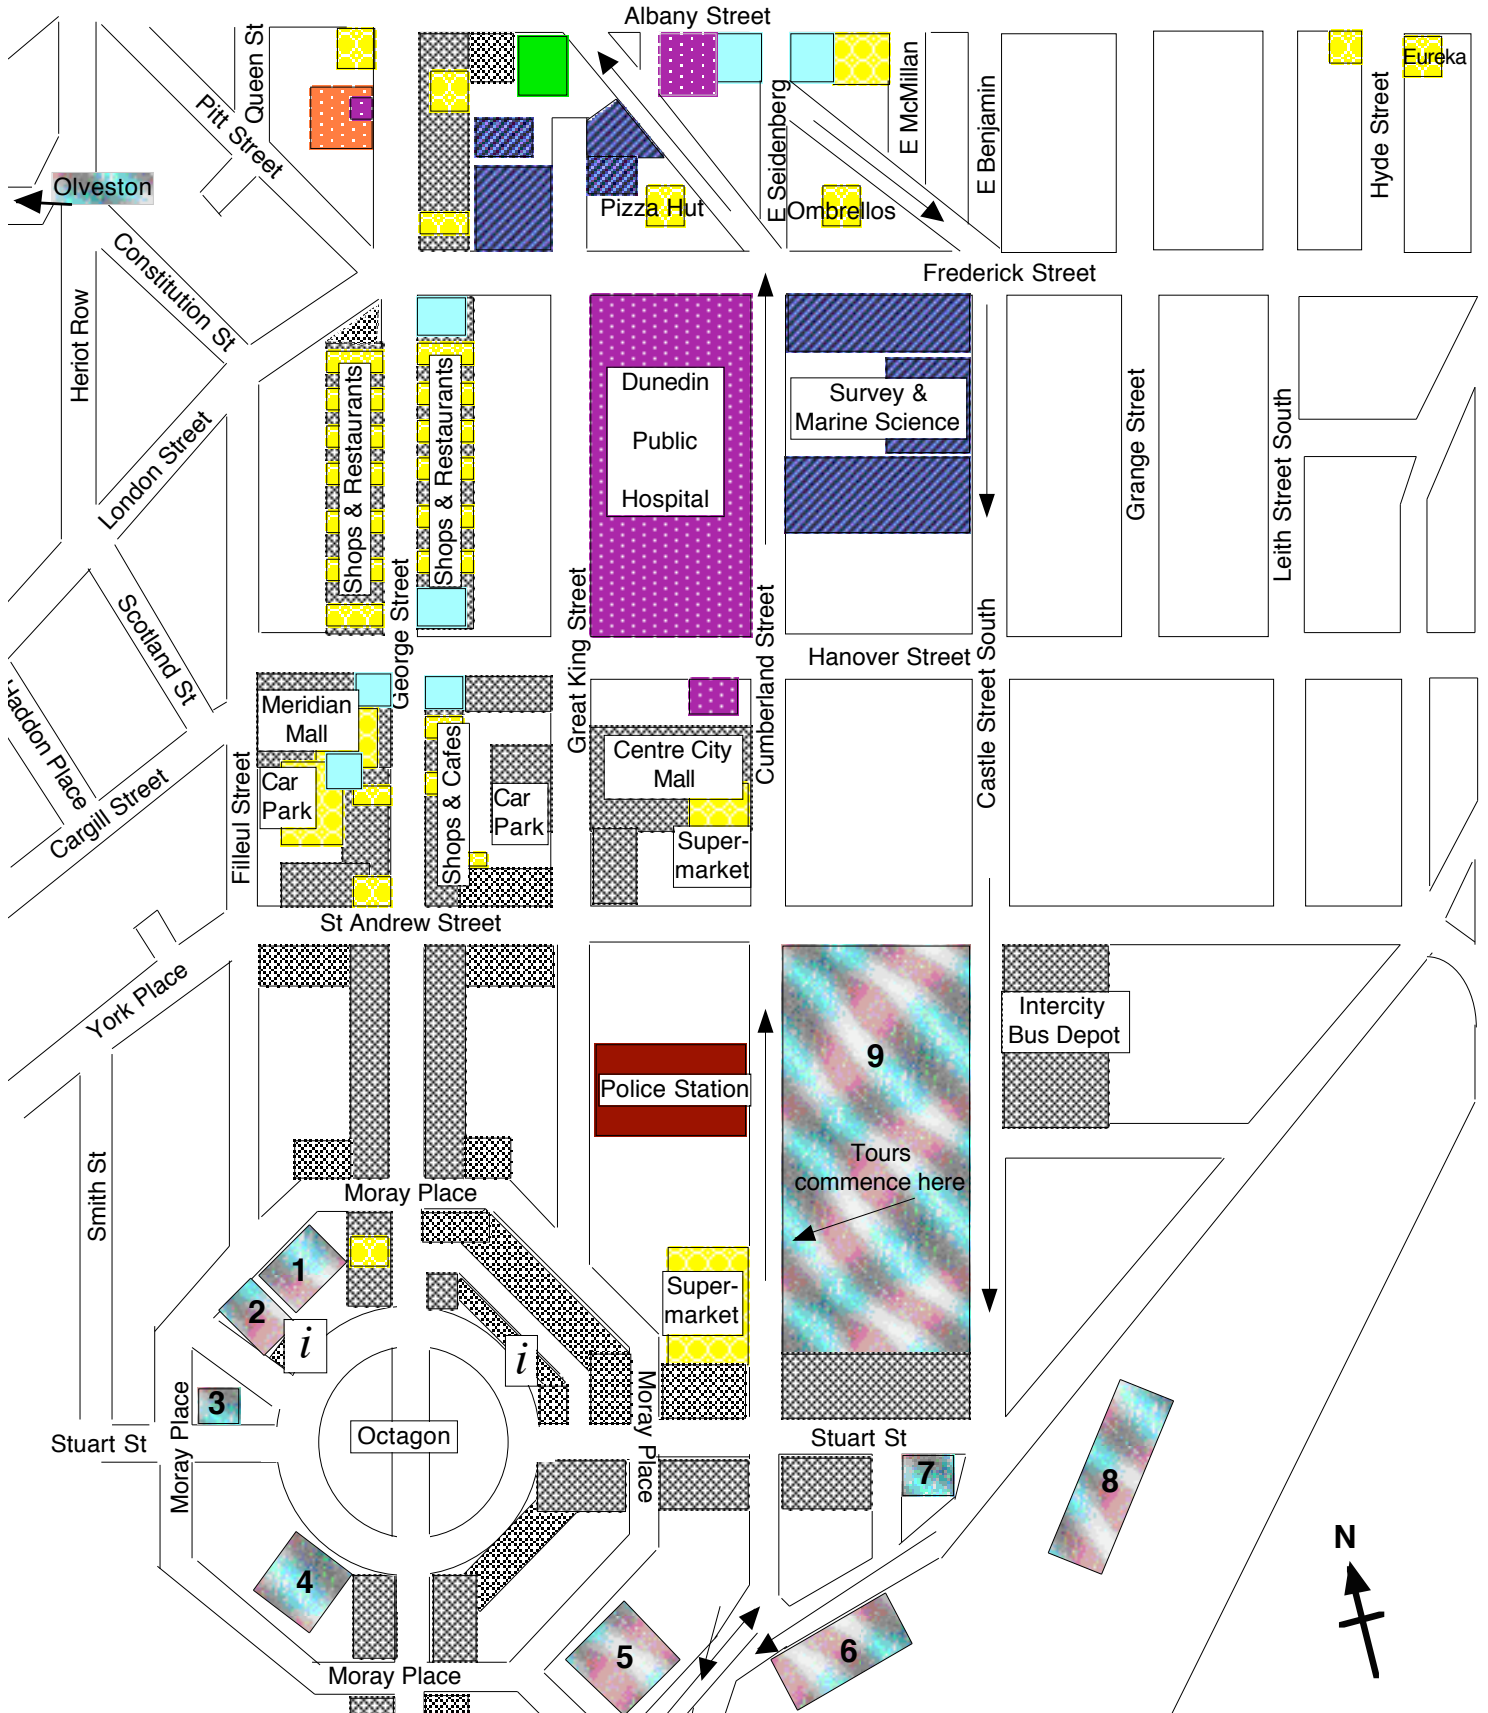

Dunedin / Centre City

Key

- | | | |
|-----------------------|-------------------------|---|
| 1 Public Library | 4 Art Gallery | 7 Court House |
| 2 Town Hall | 5 First Church | 8 Historic Railway Station & Taieri Gorge Train Trust |
| 3 St Paul's Cathedral | 6 Early Settlers Museum | 9 Cadbury's Chocolate Factory Tours |